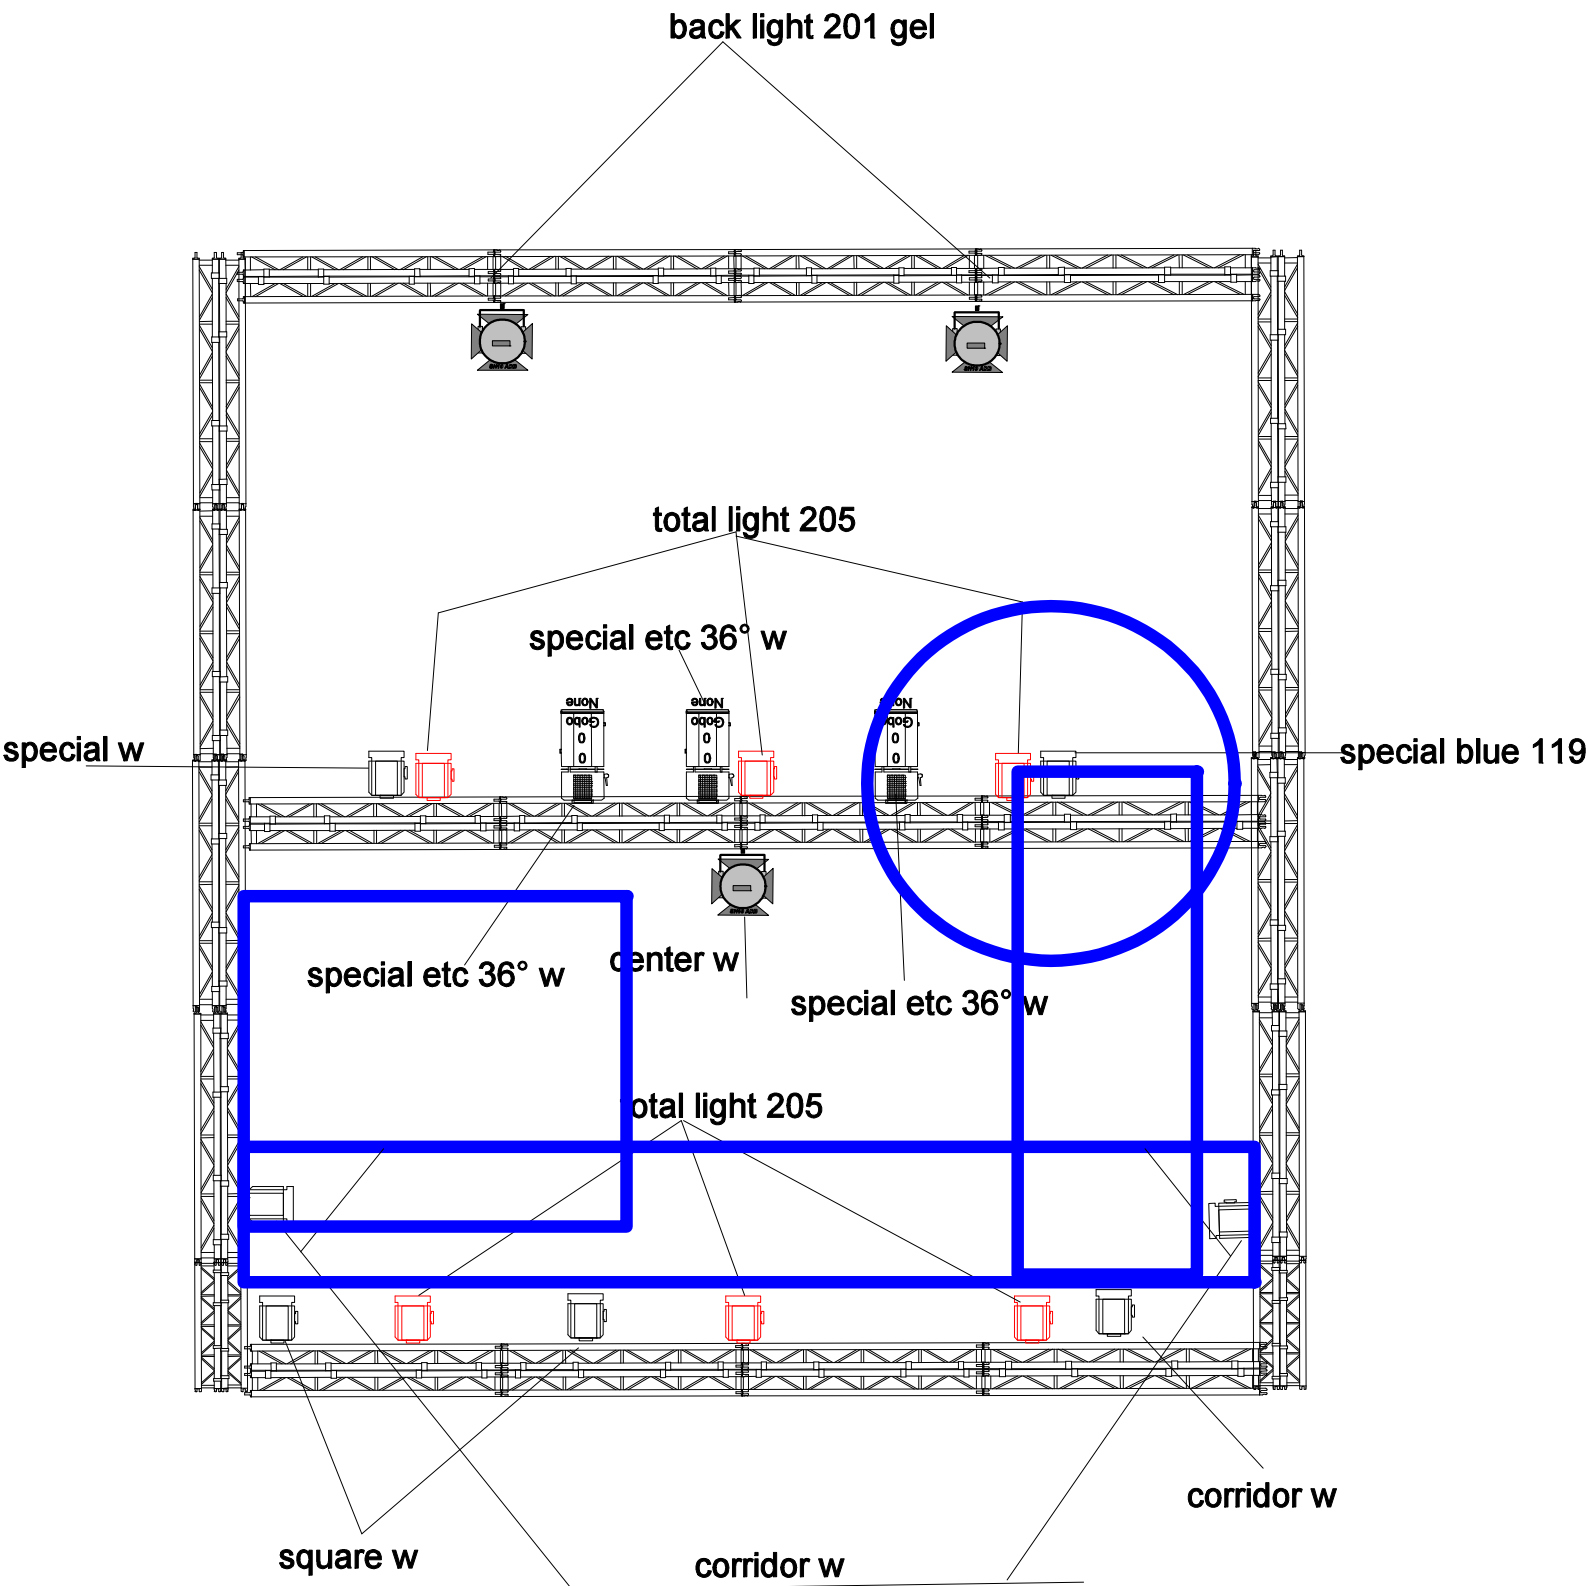

Tecnical rider "Cara mamma caro papà"

	pc 1 kw for total light
	pc 1 kw special light
	etc 36 °
	pc 2000 w